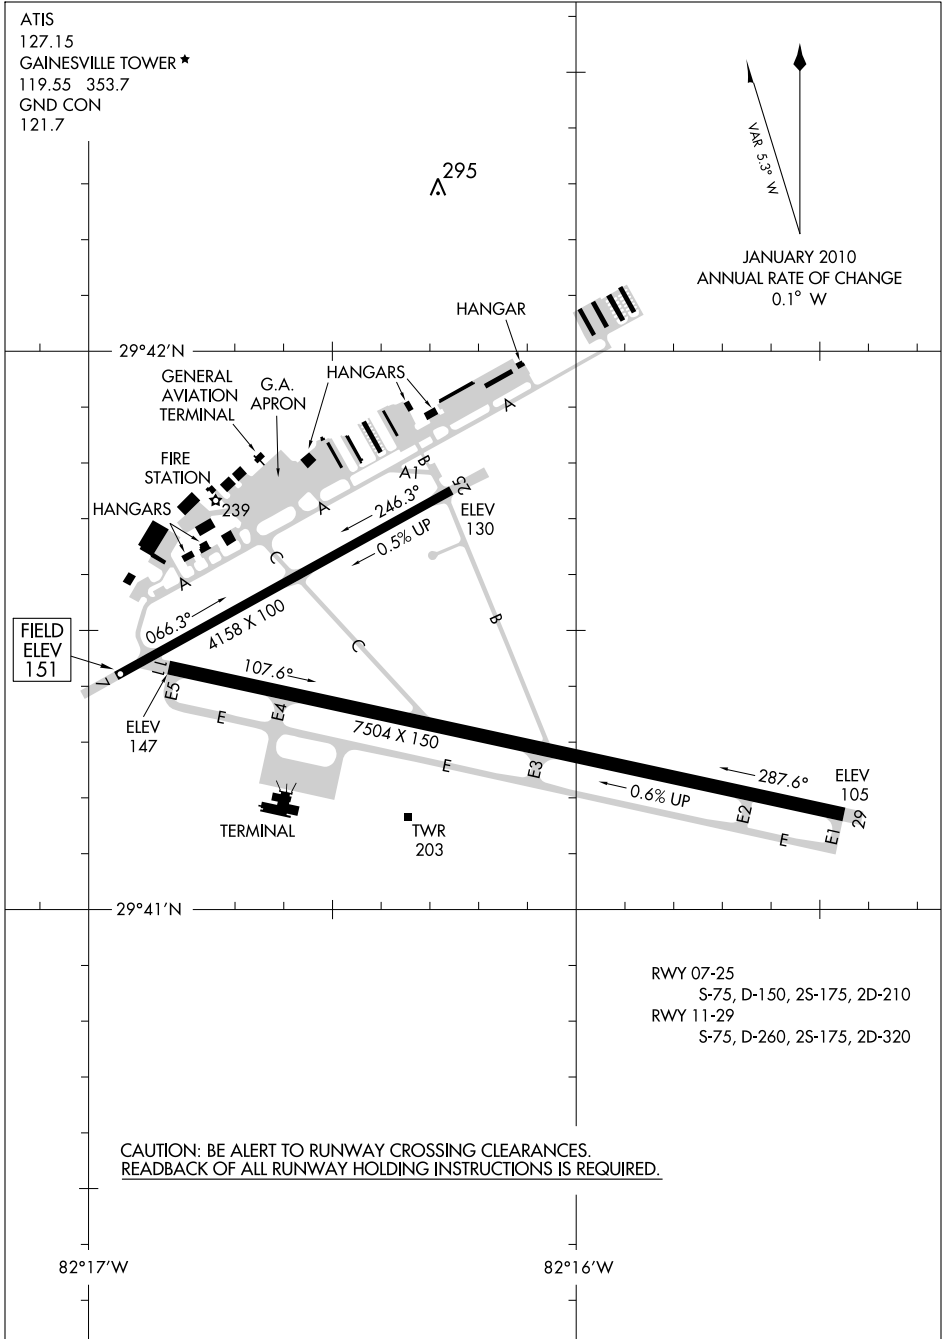

11125

AIRPORT DIAGRAM

AL-973 (FAA)

GAINESVILLE RGNL (GTV)
GAINESVILLE, FLORIDA

ATIS
127.15
GAINESVILLE TOWER *
119.55 353.7
GND CON
121.7

SE-3, 20 OCT 2011 to 17 NOV 2011

SE-3, 20 OCT 2011 to 17 NOV 2011

AIRPORT DIAGRAM

11125

GAINESVILLE, FLORIDA
GAINESVILLE RGNL (GTV)